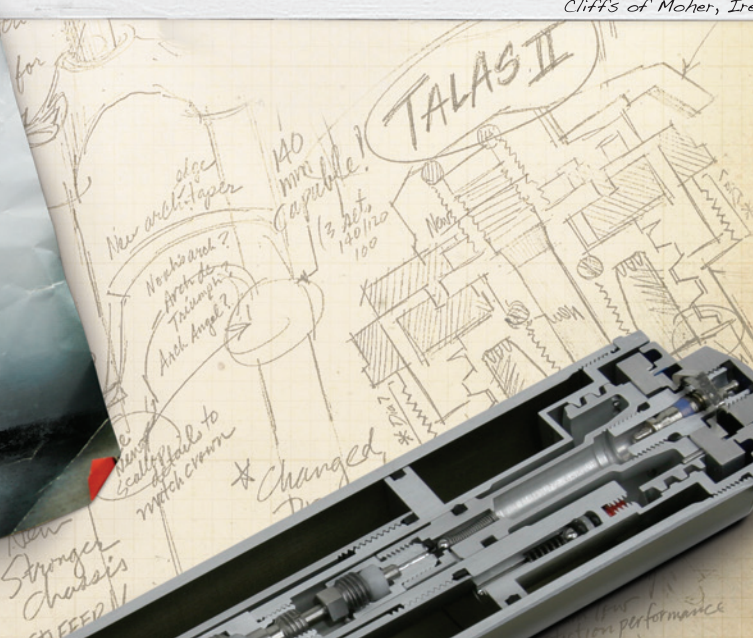

600 foot tall cliffs. Hurricane force updrafts.

It was my dream to ride along the micro ledge curving around the Cliffs of Moher.

The skies were overcast, the ground damp, my head blurry from pints the night before, but this was my chance to ride the cliffs. So I did.

TALAS

32 TALAS RLC
Adjustable travel 140-120-100, rebound, low speed compression, lockout and lockout force adjust.
4.04 lbs

Wherever You Ride.

© 2006 FOX Factory, Inc. 1.800.FOXSHOX WWW.FOXRACINGSHOX.COM